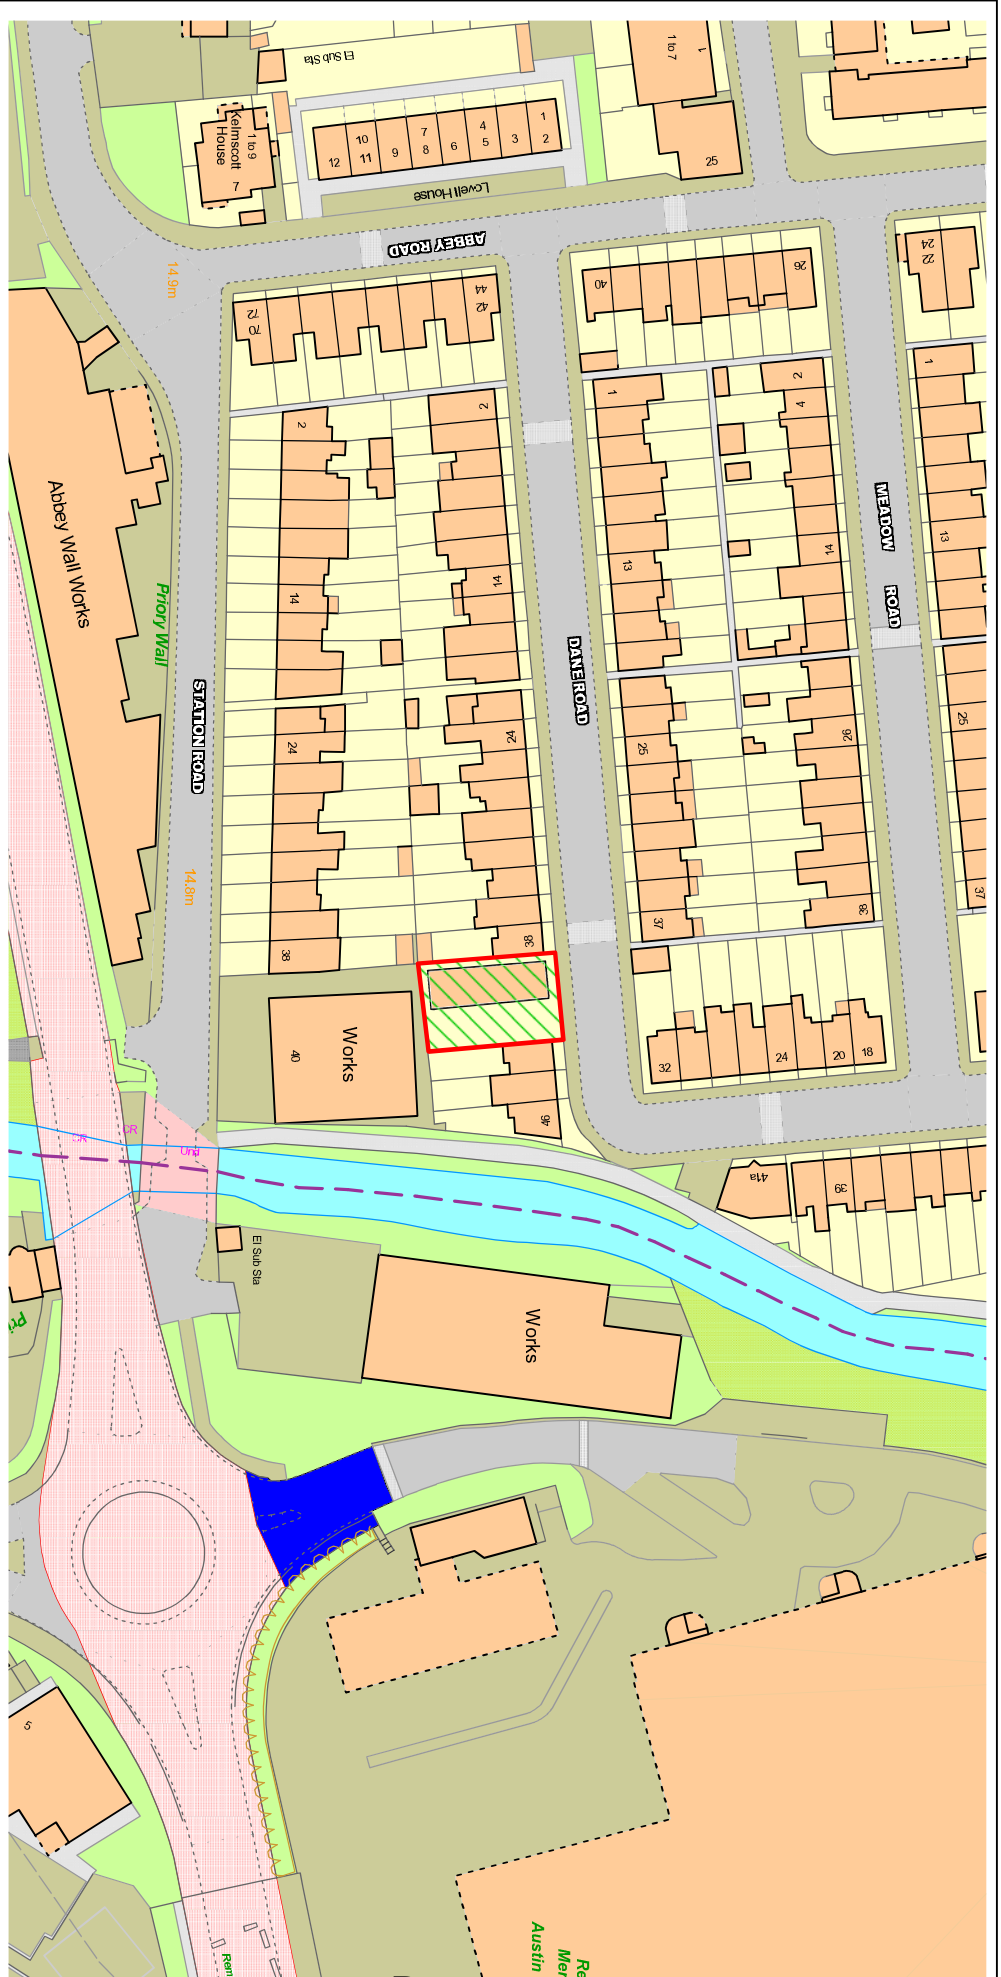

# NORTHGATE SE GIS Print Template

Text Details **40 Dane Rd**

This material has been reproduced from Ordnance Survey digital map data with the permission of the controller of Her Majesty's Stationery Office, © Crown Copyright.